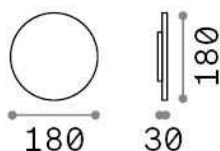

## Outdoor - Wall lamps

<b>Ean</b>	8021696313542
<b>Item</b>	PUNTO AP D18 NERO
<b>Installation</b>	Wall lamps
<b>Guarantee</b>	5 years
<b>Gross weight</b>	0.91 kg
<b>Volume</b>	0.001805 m <sup>3</sup>

## Source info

<b>Integrated source</b>	Integrated LED module
<b>Replaceable source</b>	No
<b>Power</b>	LED 9 W
<b>Emission</b>	Indirect
<b>Max consumption</b>	max 9,00 W
<b>Features LED</b>	LED SMD
<b>CCT LED</b>	3000 K
<b>Duration LED (t. 25°C)</b>	30000 h
<b>CRI</b>	> 90
<b>Light beam flux</b>	1050 lm
<b>Useful light flux</b>	600 lm
<b>Photobiological risk</b>	1
<b>Bulb included</b>	1 - E14 OLIVA 4W 3000K CRI80 SATIN