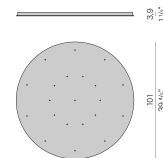

XM9001-21

Canopy for power supply with 21 outputs.