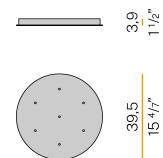

Canopy for power supply with 9 outputs.

XM8901-15

Canopy for power supply with 15 outputs.

XM9001-03

Canopy for power supply with 3 outputs.

XM9001-07

Canopy for power supply with 7 outputs.

XM9001-12