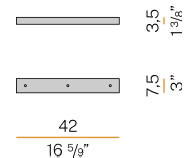

PANZERI

Bella

Accessories / power supply and fixing

XM8901-03 LED

Canopy for power supply and suspension up to 3 24V DC constant voltage models maximum.