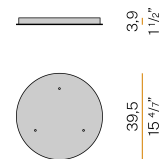

Canopy for power supply with 9 outputs.

XM8901-15

Canopy for power supply with 15 outputs.

XM9001-03

Canopy for power supply with 3 outputs.

XM9001-07

Canopy for power supply with 7 outputs.

XM9001-12