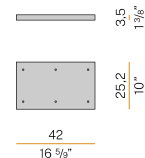

XM8901-06 LED

Canopy for power supply and suspension up to 6 24V DC constant voltage models maximum.