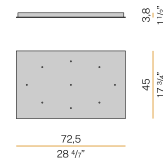

XM8901-09

Canopy for power supply with 9 outputs.