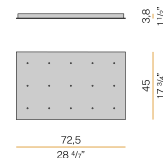

XM8901-15

Canopy for power supply with 15 outputs.