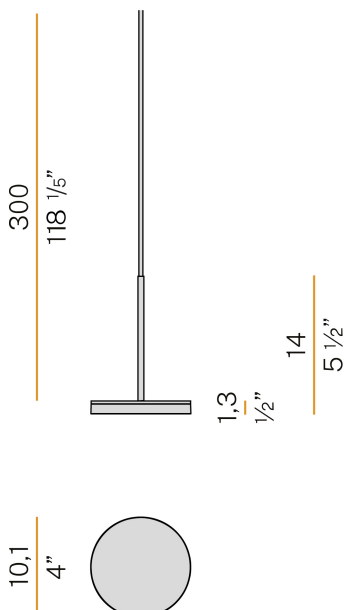

Technical drawing