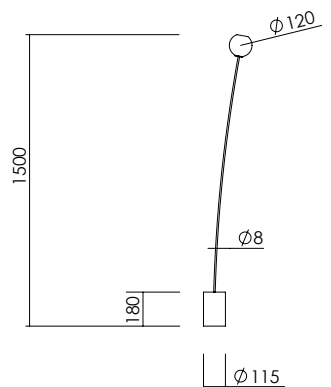

DIMENSIONS | DIMENSIONI

G9 max 5W LED

IP20

7136E0

FINISHES | FINITURE

CODE | CODICE

Body | Corpo

Shade | Paralume