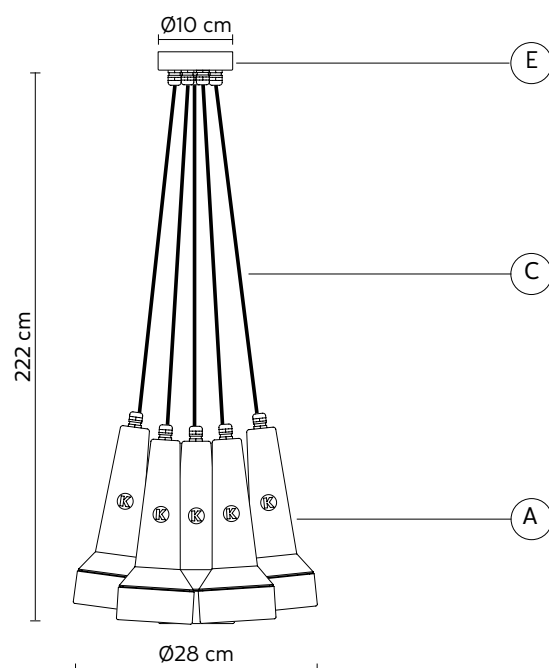

TORCIA multiple configuration 7 torch

Matteo Ugolini design

year 2018

DATA SHEET - SE155 DG EXT

LAMP "A"

material	techno polymer	
colour	matt grey	

CEILING CUP "E"

material	metal
colour	matt grey

ELECTRICAL CABLE "C"

colour	black	

ELECTRICAL SYSTEM

socket	GU10
source	7 x max 7,5W LED
energy class	from A to A++

PACKAGING

n° cartons	1
net weight/kg	6,3
gross weight/kg	8
packaging/cm	51x51x32

LIGHT EMISSION

unidirectional