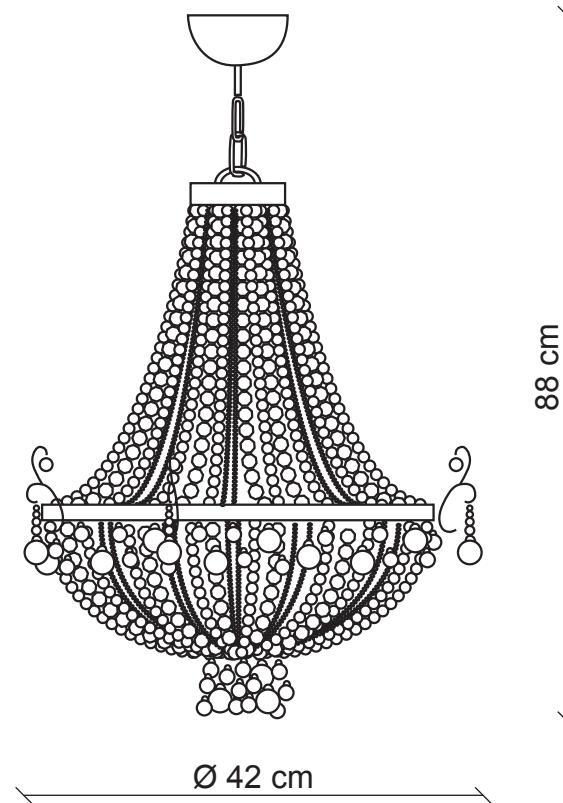

# PATRIZIAGARGANTI

Firenze

**BAGA** Progress  
LOVELY LIGHT

**art. 3160**

8 lights Chandelier

**Finish:** Gold leaf

**Accessories:** Amber and clear crystals

8x  
40W E14  
not supplied

m<sup>3</sup> 0,40  
Kg 10,5