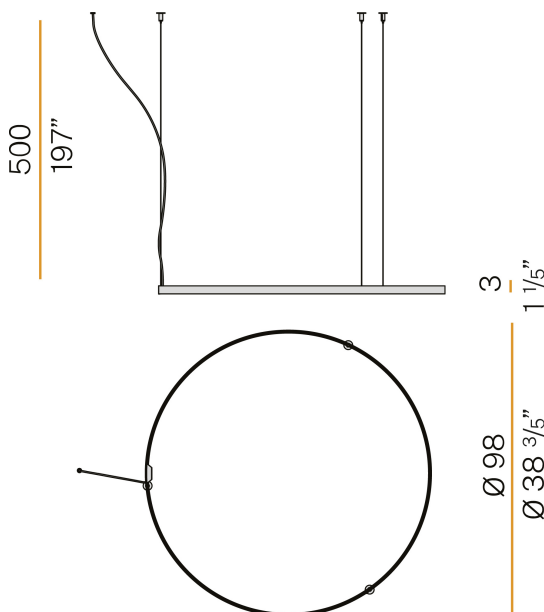

### Data sheet

CODE	M03301.100.0510
SYSTEM POWER CONSUMPTION	47W
EFFICACY	86.79lm/W
LIGHT SOURCE	LED
LIGHT SOURCE LIFETIME	L70 (B50) 60.000h
COLOUR TEMPERATURE	2700K Ra>90
LIGHT DISTRIBUTION	diffused
POWER SUPPLY	24V DC
DRIVER	remote not included
NOMINAL LUMINOUS FLUX	5670lm
LUMEN OUTPUT	4079lm
EFFICIENCY	71.9%
WEIGHT	1.43 Kg
PROTECTION DEGREE	IP20
COLOUR TOLLERANCES	SDCM 3
PACKING DIMENSIONS	107,0 x 107,0 x 11,0 cm

### Technical drawing