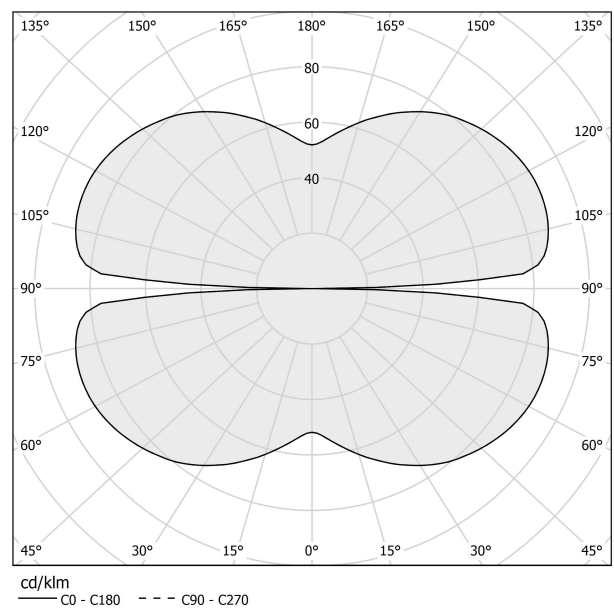

### Data sheet

CODE	M03301.100.0510
SYSTEM POWER CONSUMPTION	47W
EFFICACY	86.79lm/W
LIGHT SOURCE	LED
LIGHT SOURCE LIFETIME	L70 (B50) 60.000h
COLOUR TEMPERATURE	2700K Ra>90
LIGHT DISTRIBUTION	diffused
POWER SUPPLY	24V DC
DRIVER	remote not included
NOMINAL LUMINOUS FLUX	5670lm
LUMEN OUTPUT	4079lm
EFFICIENCY	71.9%
WEIGHT	1.43 Kg
PROTECTION DEGREE	IP20
COLOUR TOLLERANCES	SDCM 3
PACKING DIMENSIONS	107,0 x 107,0 x 11,0 cm

### Technical drawing

### Polar diagram