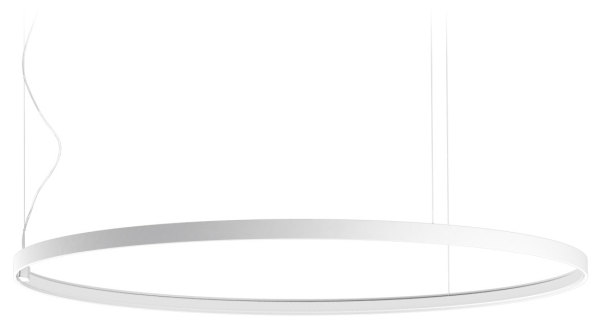

## Zero Round

24V DC

M03301.100.0510

● white

### Data sheet

CODE	M03301.100.0510
SYSTEM POWER CONSUMPTION	47W
EFFICACY	86.79lm/W
LIGHT SOURCE	LED
LIGHT SOURCE LIFETIME	L70 (B50) 60.000h
COLOUR TEMPERATURE	2700K Ra>90
LIGHT DISTRIBUTION	diffused
POWER SUPPLY	24V DC
DRIVER	remote not included
NOMINAL LUMINOUS FLUX	5670lm
LUMEN OUTPUT	4079lm
EFFICIENCY	71.9%
WEIGHT	1.43 Kg
PROTECTION DEGREE	IP20
COLOUR TOLLERANCES	SDCM 3
PACKING DIMENSIONS	107,0 x 107,0 x 11,0 cm

Single or multiple suspension lighting fixture for interiors, with direct and indirect light emission.

Bended extruded aluminium structure in white, black, bronze, mat brass or titanium polyacrylic paint.

Extruded polycarbonate diffuser with opaline finish.

Suspension kit with griplocks and 5m (196,9") long steel cables.

5m (196,9") long power cable in transparent PVC.

Provided without power canopy.