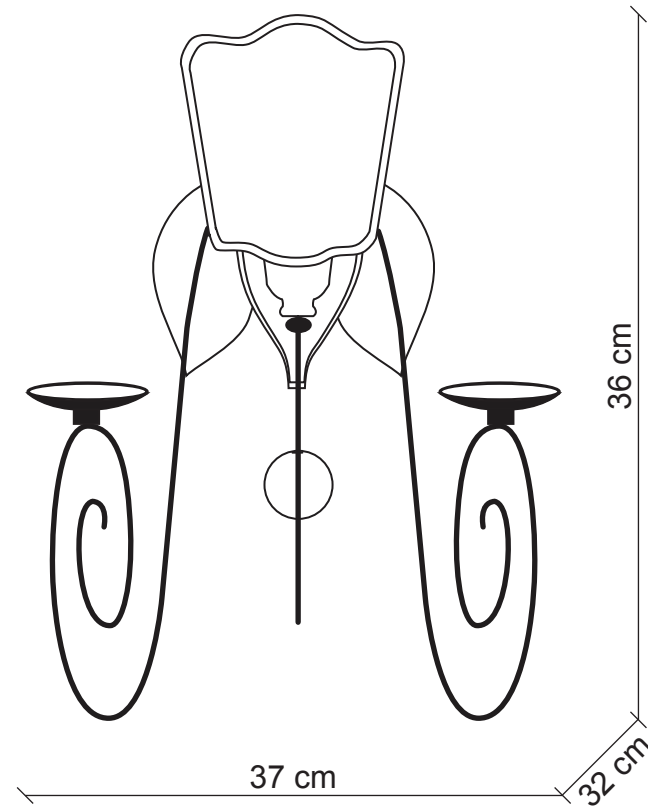

PATRIZIAGARGANTI

Firenze

BAGA XXI Century
LOVELY LIGHT

art. 972

1 light Wall lamp

Finish: Gold leaf

Lampshades: Beige mesh fabric

Accessories: Clear and ruby red crystals

m³ 0,17
Kg 1,5