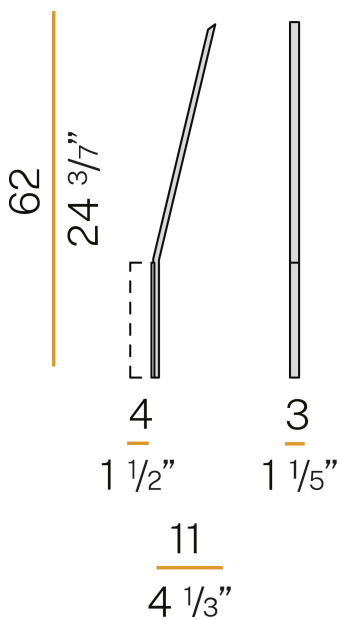

PANZERI

Ypsilon

220-240V AC ON-OFF

X07217.000.0401

bronze

Data sheet

CODE	X07217.000.0401
SYSTEM POWER CONSUMPTION	13W
EFFICACY	80.46lm/W
LIGHT SOURCE	LED
COLOUR TEMPERATURE	3000K Ra>90
LIGHT DISTRIBUTION	diffused
POWER SUPPLY	220-240V AC
FREQUENCY	50/60Hz
ELECTRICAL CONFIGURATION	ON-OFF
DRIVER	integrated included
NOMINAL LUMINOUS FLUX	1366lm
LUMEN OUTPUT	1046lm
EFFICIENCY	76.6%
WEIGHT	0,59 Kg
PROTECTION DEGREE	IP20
COLOUR TOLLERANCES	SDCM 3
PACKING DIMENSIONS	10,0 x 83,0 x 5,0 cm

Technical drawing