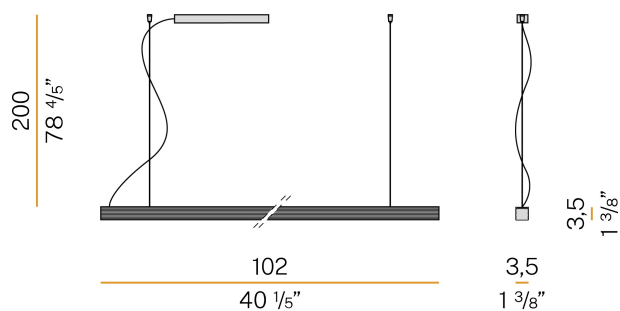

PANZERI

Brooklyn Line

220-240V AC ON-OFF
L23301.100.0401

● white

Data sheet

CODE	L23301.100.0401
SYSTEM POWER CONSUMPTION	20W
EFFICACY	57.1lm/W
LIGHT SOURCE	LED
LIGHT SOURCE LIFETIME	L80 (B20) 80.000h
COLOUR TEMPERATURE	3000K Ra>90
LIGHT DISTRIBUTION	diffused
POWER SUPPLY	220-240V AC
FREQUENCY	50/60Hz
ELECTRICAL CONFIGURATION	ON-OFF
DRIVER	integrated included
NOMINAL LUMINOUS FLUX	2280lm
LUMEN OUTPUT	1142lm
EFFICIENCY	50.1%
WEIGHT	2,12 Kg
PROTECTION DEGREE	IP20
COLOUR TOLLERANCES	SDCM 3
GLOW WIRE TEST PERFORMANCE	850°
PACKING DIMENSIONS	12,0 x 106,0 x 7,0 cm

Suspension lighting fixture for interiors, with direct light emission.
Extruded aluminium structure in RAL 9003 white powder paint.
Extruded aluminium reflector in powder paint.
Extruded polycarbonate diffuser with opaline finish.
Aluminium end caps in polyacrylic paint.
Suspension kit with griplocks and 2m (78,7") long steel cables.
2,2m (86,6") long power cable in transparent PVC.
Power canopy with pickled sheet metal ceiling bracket and covering in white polyacrylic paint.

Technical drawing

Polar diagram