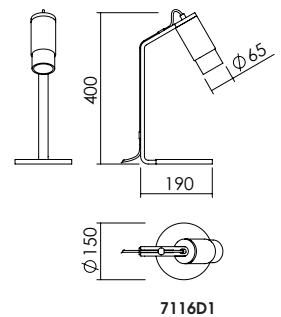

LIGHT SOURCE | FONTE LUMINOSA

DIMENSIONS | DIMENSIONI

GU10 max 6W LED

IP20   

FINISHES | FINITURE

CODE | CODICE

Body | Corpo

Shade | Paralume