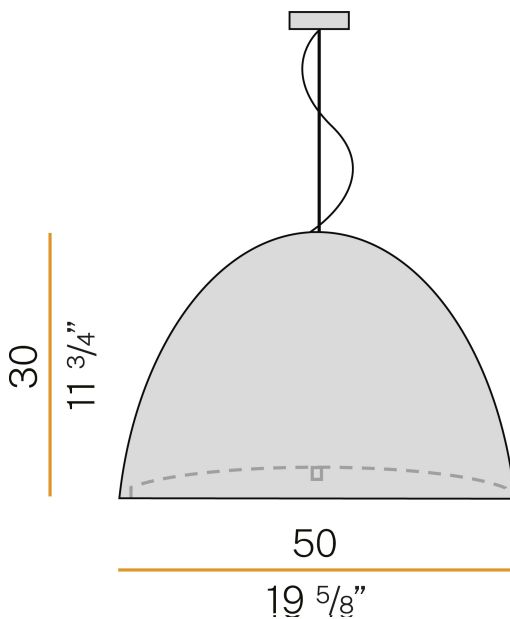

PANZERI

Willy Glass

220-240V AC
L07631.050.0000

 metallized grey/black diffuser

Data sheet

CODE	L07631.050.0000
SYSTEM POWER CONSUMPTION	max 150W
LIGHT SOURCE	LED retrofit / halogen
LIGHT SOURCE KIT	not included
COMPATIBLE SOURCES	LED retrofit bulb E27 (L max 120mm - Ø max 65mm) / max 150W E27
LIGHT DISTRIBUTION	diffused
POWER SUPPLY	220-240V AC
FREQUENCY	50/60Hz
WEIGHT	5,74 Kg
PROTECTION DEGREE	IP20
PACKING DIMENSIONS	58,0 x 40,0 x 58,0 cm

Suspension lighting fixture for interiors, with direct light emission. Turned pickled sheet metal structure in metallized grey polyacrylic paint. Lampshade in black decorated blown glass. Diffuser in modelled frosted glass. 2m (78,7") long steel suspension cable. 2,2m (86,6") long power cable in transparent PVC. Power canopy with galvanized sheet metal ceiling bracket and pickled sheet metal covering in metallized grey polyacrylic paint.

Technical drawing

Polar diagram