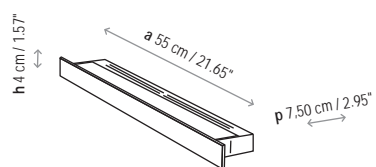

Weight: 1 kg

Certifications: 

Photometrics made according to the position the lights are shown in the catalogue and price list.

Ref Finishings

1119805 Satin Nickel

1119806 Brilliant Chrome

1119820 Nickel Opal Glass

1119821 Chrome Opal Glass

Not Customizable

Measures

Plana - 01

Plana - 02

Plana - T5