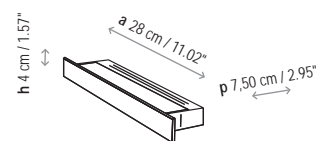

Plana - T5

Measures