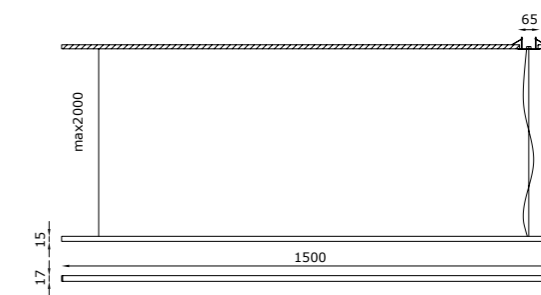

B

CODE COMPOSITION

1135 BL 4 S 00 E _ ND

light colour

27	2700K
30	3000K
40	4000K

1136 BL 4 S 00 E _ ND

light colour

27	2700K
30	3000K
40	4000K

example of code composition 1135 BL 4 S 00 E 30 ND

TECHNICAL FEATURES

Code	1135 XX (fig. A)	1136 XX (fig. B)
Type	Suspension lamp 	Suspension lamp
Material	Aluminum	Aluminum
Finishing	Black	Black
Weight	1.5 Kg	1.5 Kg
Mounting	Ceiling mounting	Ceiling mounting
IP rating	IP40	IP40
Insulation class	III	III
Control gear	Constant voltage LED driver on board (included)	Constant voltage LED driver, remote installation (included)
Cut out for plasterboard	-	Ø 55 mm
Lamp type	LED 	LED
Lamp wattage	1 x 30W	1 x 30W
Luminous efficacy	3200 lm - 3000K	3200 lm - 3000K
Light distribution	Opal diffused screen satin	Opal diffused screen satin
Fitting	-	-
Light colour	White 3000K White 2700K | 4000K (on request)	White 3000K White 2700K | 4000K (on request)
Voltage connection	220-240V · 50/60Hz	220-240V · 50/60Hz
CRI	>90	>90
Emergency	-	-
Note	Black ceiling box with driver on board. Black silicone cable (L max 2 m).	Black recessed canopy with remote driver. Black silicone cable (L max 2 m).