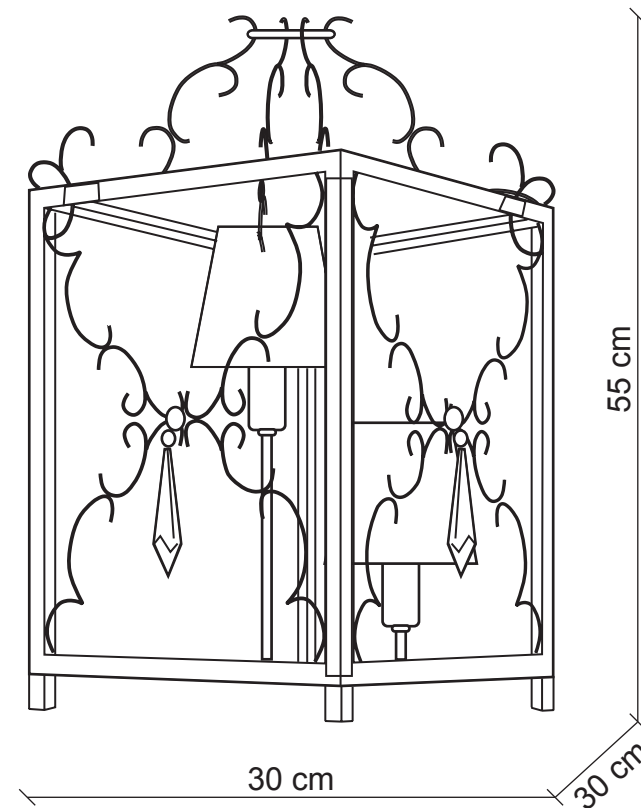

PATRIZIAGARGANTI

Firenze

BAGA Progress
LOVELY LIGHT

art. 3304

2 lights Table lamp

Finish: Leaden

Lampshades: Black leather

Accessories: Black and clear crystals

Ø 12x8
H. 11

2x
40W E14
not supplied

m³ 0,08
Kg 7