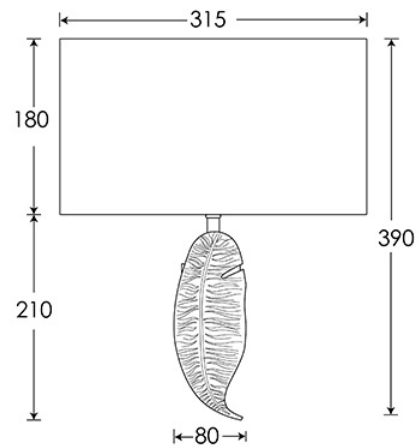

H E A T H F I E L D & C O

PRODUCT SPECIFICATION SHEET

Wall Light | LEAF BRONZE

WALL LIGHT

Material: Metal
Finish shown: Bronze
Code: WL-LEAF-2018-DBRZ

LAMPSHADE AS SHOWN

12" Crescent Oyster Glaze Linen
Shade code: SH-12-CRES
Shade lining: White PVC

SWITCHING & PLUG

Hardwired

WEIGHT

1.0 kg approx.

LAMPING

1 x E27 Lampholder - 40W max. LED bulb recommended.

FIXING NOTE

It is the buyer's responsibility to ensure that suitable fixings are used.

Dimensions in mm and approximate.

H&CO

Decorative lighting
for beautiful spaces

www.heathfield.co.uk | + 44 (0) 1732 350450 | sales@heathfield.co.uk
Unit 1, Priory Road, Tonbridge, Kent, TN9 2AF, United Kingdom