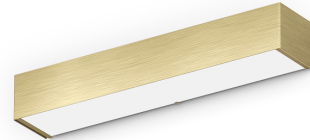

PANZERI

Toy

220-240V AC dimmable (DALI/Push DIM)

A01619.045.0402

 mat brass

Data sheet

CODE	A01619.045.0402
SYSTEM POWER CONSUMPTION	24W
EFFICACY	73.13lm/W
LIGHT SOURCE	LED
COLOUR TEMPERATURE	3000K Ra>90
LIGHT DISTRIBUTION	diffused
POWER SUPPLY	220-240V AC
FREQUENCY	50/60Hz
ELECTRICAL CONFIGURATION	dimmable (DALI/Push DIM)
DRIVER	integrated included
NOMINAL LUMINOUS FLUX	2732lm
LUMEN OUTPUT	1755lm
EFFICIENCY	64.2%
WEIGHT	1,61 Kg
PROTECTION DEGREE	IP20
COLOUR TOLLERANCES	SDCM 3
PACKING DIMENSIONS	13,0 x 13,0 x 64,0 cm

Wall lighting fixture for interiors, with direct and indirect light emission.

Pickled sheet metal structure in polyacrylic paint.

Aluminium dissipation plates.

Pickled sheet metal cover in white, bronze or mat brass polyacrylic paint, or with gold leaf coating, or in polished or mat stainless steel.