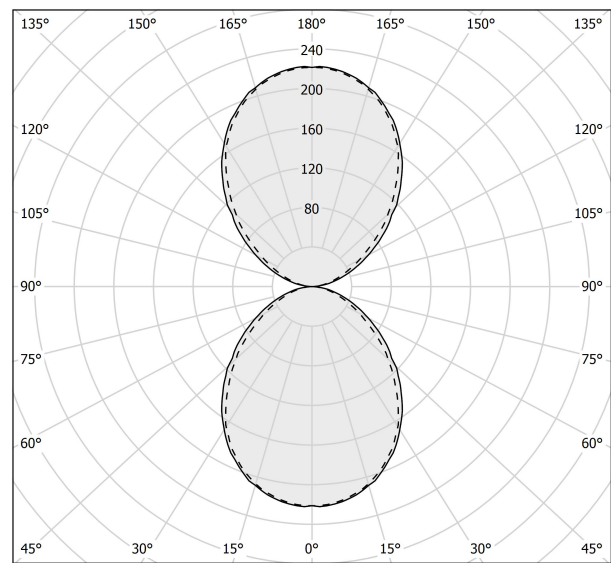

Flat frosted glass diffusers.

Technical drawing

Polar diagram

cd/klm
— C0 - C180 - - - C90 - C270