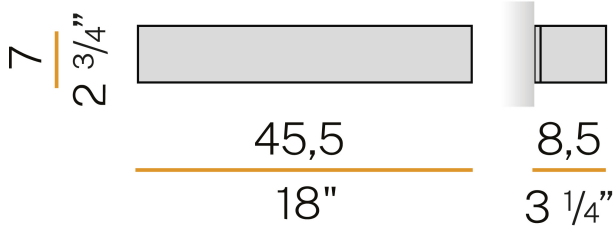

PANZERI

Toy

220-240V AC dimmable (DALI/Push DIM)

A01619.045.0402

mat brass

Data sheet

CODE	A01619.045.0402
SYSTEM POWER CONSUMPTION	24W
EFFICACY	73.13lm/W
LIGHT SOURCE	LED
COLOUR TEMPERATURE	3000K Ra>90
LIGHT DISTRIBUTION	diffused
POWER SUPPLY	220-240V AC
FREQUENCY	50/60Hz
ELECTRICAL CONFIGURATION	dimmable (DALI/Push DIM)
DRIVER	integrated included
NOMINAL LUMINOUS FLUX	2732lm
LUMEN OUTPUT	1755lm
EFFICIENCY	64.2%
WEIGHT	1,61 Kg
PROTECTION DEGREE	IP20
COLOUR TOLLERANCES	SDCM 3
PACKING DIMENSIONS	13,0 x 13,0 x 64,0 cm

Wall lighting fixture for interiors, with direct and indirect light emission.

Pickled sheet metal structure in polyacrylic paint.

Aluminium dissipation plates.

Pickled sheet metal cover in white, bronze or mat brass polyacrylic paint, or with gold leaf coating, or in polished or mat stainless steel.

Flat frosted glass diffusers.

Technical drawing