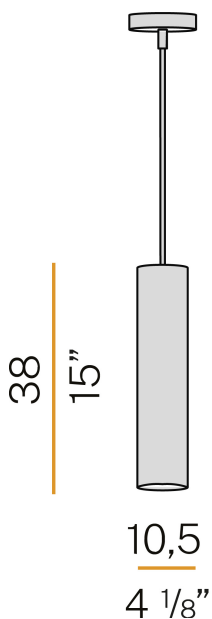

PANZERI

One

220-240V AC ON-OFF
L03701.000.0401

white

Data sheet

CODE	L03701.000.0401
SYSTEM POWER CONSUMPTION	15W
EFFICACY	68.13lm/W
LIGHT SOURCE	LED
LIGHT SOURCE LIFETIME	L90 (B10) 50.000h
COLOUR TEMPERATURE	3000K Ra>90
LIGHT DISTRIBUTION	diffused
POWER SUPPLY	220-240V AC
FREQUENCY	50/60Hz
ELECTRICAL CONFIGURATION	ON-OFF
DRIVER	integrated included
NOMINAL LUMINOUS FLUX	1611lm
LUMEN OUTPUT	1022lm
EFFICIENCY	63.4%
WEIGHT	1,47 Kg
PROTECTION DEGREE	IP40
COLOUR TOLLERANCES	SDCM 3
PACKING DIMENSIONS	18,0 x 46,0 x 20,0 cm

Technical drawing

Suspension lighting fixture for interiors, with direct light emission.
Extruded aluminium structure in white, black, bronze or mat brass polyacrylic paint, or with gold leaf coating.
Turned pickled sheet metal end cap in white, black, bronze, mat brass or gold polyacrylic paint.
Aluminium dissipation plate.
Flat frosted glass diffuser.
Turned pickled sheet metal frame in white, black, bronze or mat brass polyacrylic paint, or with gold leaf coating.
2m (78,7") long suspension and power cable in transparent PVC.
Power canopy with galvanized sheet metal ceiling bracket and pickled sheet metal covering in white, black, bronze or mat brass polyacrylic paint, or with gold leaf coating.

Polar diagram