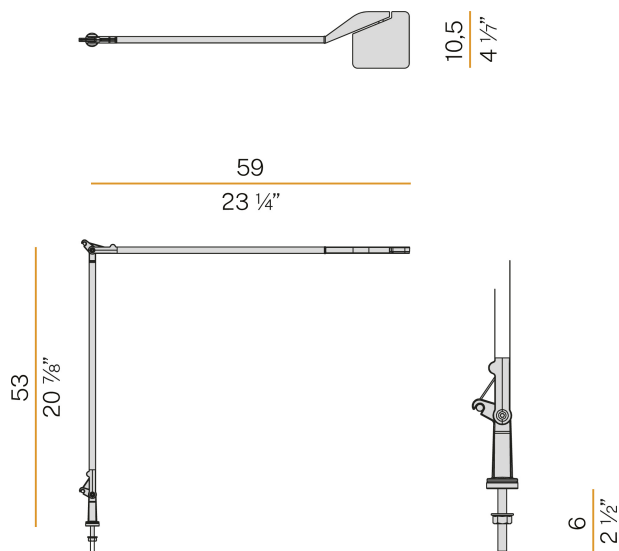

PANZERI

Jackie lot

220-240V AC dimmable (IoT/Step DIM)
CP07702.000.0413

● black

Data sheet

CODE	CP07702.000.0413
SYSTEM POWER CONSUMPTION	10W
EFFICACY	70.6lm/W
LIGHT SOURCE	LED
LIGHT SOURCE LIFETIME	L90 (B10) 50.000h
COLOUR TEMPERATURE	3000K Ra>90
LIGHT DISTRIBUTION	adjustable
BEAM ANGLE	90°
POWER SUPPLY	220-240V AC
FREQUENCY	50/60Hz
ELECTRICAL CONFIGURATION	dimmable (IoT/Step DIM)
DRIVER	integrated included
NOMINAL LUMINOUS FLUX	884lm
LUMEN OUTPUT	706lm
EFFICIENCY	79.9%
WEIGHT	0,63 Kg
PROTECTION DEGREE	IP40
COLOUR TOLLERANCES	SDCM 3
PACKING DIMENSIONS	6,0 x 119,0 x 25,0 cm

Table lighting fixture for interiors, with swivelling light beam.
Galvanized steel fixing pin.
Extruded aluminium frame in white, black, red or titanium polyacrylic paint.
Die-cast aluminium joints in polyacrylic paint.
Steel wire rope slings.
Die-cast aluminium head rotating on two axes in polyacrylic paint.
Modelled acrylic diffuser with mat finish and double serigraphy.
Push-button to adjust luminosity according to 5 levels of visual comfort.
Module for luminous flux automatic regulation, complete with sensor for measuring environmental conditions and with Bluetooth antenna for managing the device or for connecting it to a Building Automation system.
Equipped with a 1,6m (63") long power cable with jack connector and adapter plug.

Technical drawing

Polar diagram