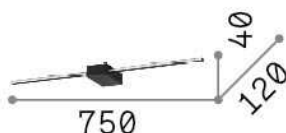

General info

Indoor - Wall lamps

Ean	8021696311777
Item	THEO AP D075 BIANCO
Installation	Wall lamps
Guarantee	5 years
Gross weight	0.83 kg
Volume	0.0112 m ³

Technical info

Net weight	0.52 kg
Insulation class	II
Protection index	IP20
Compliance	CE
Operating temperature	0° ~ +40 °C
Dimmer	NO, On-Off
Power output	220-240 V AC 50/60 Hz
Power supply	In-built, included Replaceable (by qualified operators only), electronic

Source info

Integrated source	Integrated LED module
Replaceable source	No
Power	LED 13,5 W
Emission	Direct
Max consumption	max 13,50 W
Features LED	LED SMD
CCT LED	3000 K
Duration LED (t. 25°C)	30000 h
CRI	> 90
Light beam flux	900 lm
Useful light flux	400 lm
Photobiological risk	1
Bulb included	1 - E14 OLIVA 4W 3000K CRI80 SATIN