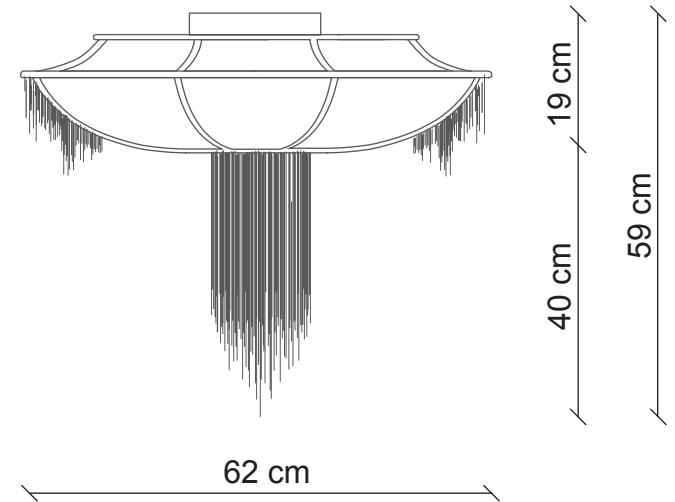

PATRIZIAGARGANTI

Firenze

The soul light

Burlesque Collection

6 lights oval ceiling lamp

Metals / crystals matching

Finish structure	polished white	polished black	champagne	champagne	champagne	champagne
Versions lampshades crystals	white & clear	black & clear	amethyst & clear	smoke & clear	green & clear	red & clear
Item	PG172	PG173	PG174	PG175	PG176	PG177

6x
40W E14
not supplied

Kg 8
m³ 0,26