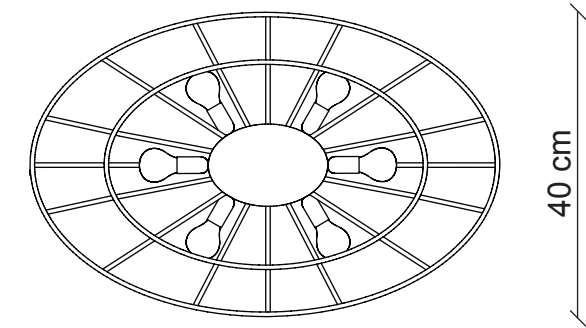

PATRIZIAGARGANTI

Firenze

The soul light

Burlesque Collection

6 lights oval ceiling lamp

Metals / crystals matching

Finish structure	polished white	polished black	champagne	champagne	champagne	champagne
Versions lampshades crystals	white & clear	black & clear	amethyst & clear	smoke & clear	green & clear	red & clear
Item	PG172	PG173	PG174	PG175	PG176	PG177

6x
40W E14
not supplied

Kg 8
m³ 0,26