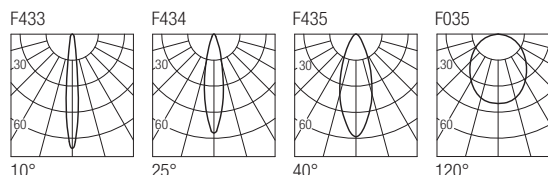

IP67 made in Italy

Supply current

24 VDC

Power

2 W

Parallel wiring

Dimensions

Photometric diagrams