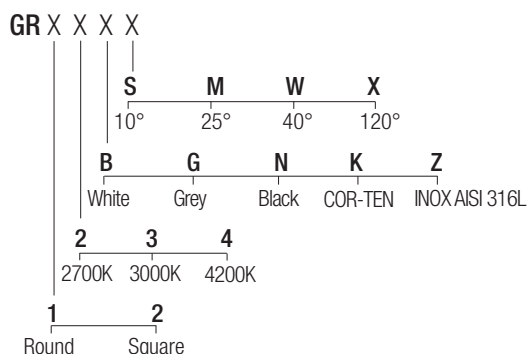

IP67 made in Italy

Supply current

24 VDC

Power

2 W

Parallel wiring

Dimensions

Photometric diagrams

CCT/CRI/Flux

2700K	128lm
3000K	133lm
4200K	154lm

Code construction

Optionals

CSXT01

Recessing box

LGR01

Low luminance louver