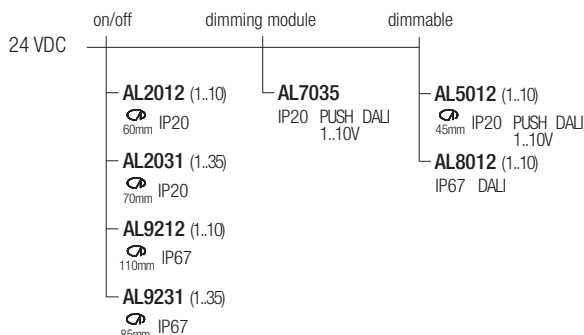

Drivers

Note: dimming module AL7035 to be used in combination with a 24VDC power supply