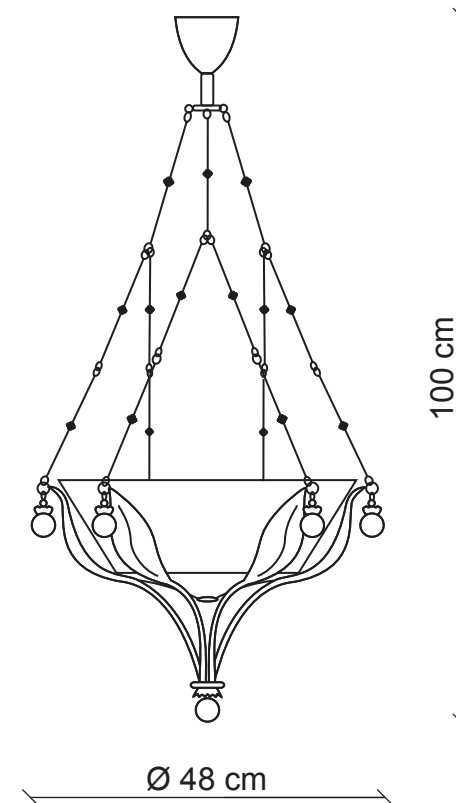

PATRIZIAGARGANTI

Firenze

BAGA XXI Century
LOVELY LIGHT

art. 1071

1 light Chandelier

Finish: Silver leaf with protected nickel details

Lampshades: Melanzana and grey goffered fabric

Accessories: Clear and amethyst crystals

Ø 40x26
H. 15

1x
100W E27
not supplied

m³ 0,22
Kg 3,5