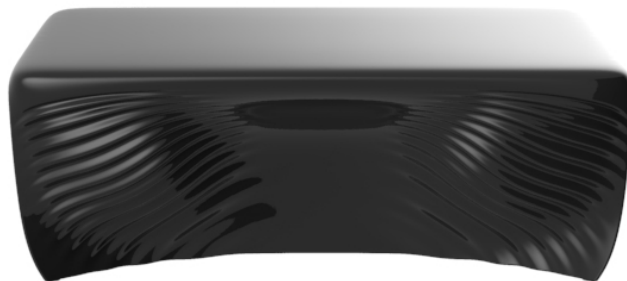

Products / Low Tables / Biophilia Coffee Table 101x67x

Biophilia coffee table 101x67x

by Ross Lovegrove

The Biophilia furniture design collection, by Ross Lovegrove, explores a new avenue of design that forms a dialogue between time, shape and space. It combines the trend-setting natural design of the Sagrada Familia by Antonio Gaudí, VONDOM's expertise in advanced rotational moulding technology and the ongoing line of research of digital transference into contemporary design.

Info

Description

Made of polyethylene resin by rotational moulding. 100% Recyclable. Item suitable for indoor and outdoor use. Available in different finishes.

Weight: 15 Kg

Finishes

finishes

BASIC

Ref. 59004