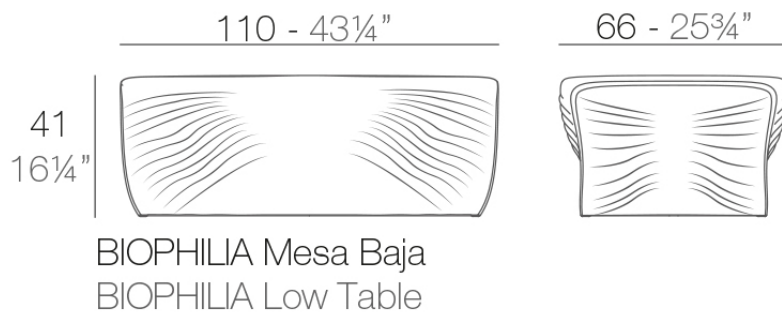

Products / Low Tables / Biophilia Coffee Table 101x67x

Biophilia coffee table 101x67x

by Ross Lovegrove

The Biophilia furniture design collection, by Ross Lovegrove, explores a new avenue of design that forms a dialogue between time, shape and space. It combines the trend-setting natural design of the Sagrada Familia by Antonio Gaudí, VONDOM's expertise in advanced rotational moulding technology and the ongoing line of research of digital transference into contemporary design.

Info

Description

Made of polyethylene resin by rotational moulding. 100% Recyclable. Item suitable for indoor and outdoor use. Available in different finishes.

Weight: 15 Kg

Finishes

finishes

BASIC

Ref. 59004