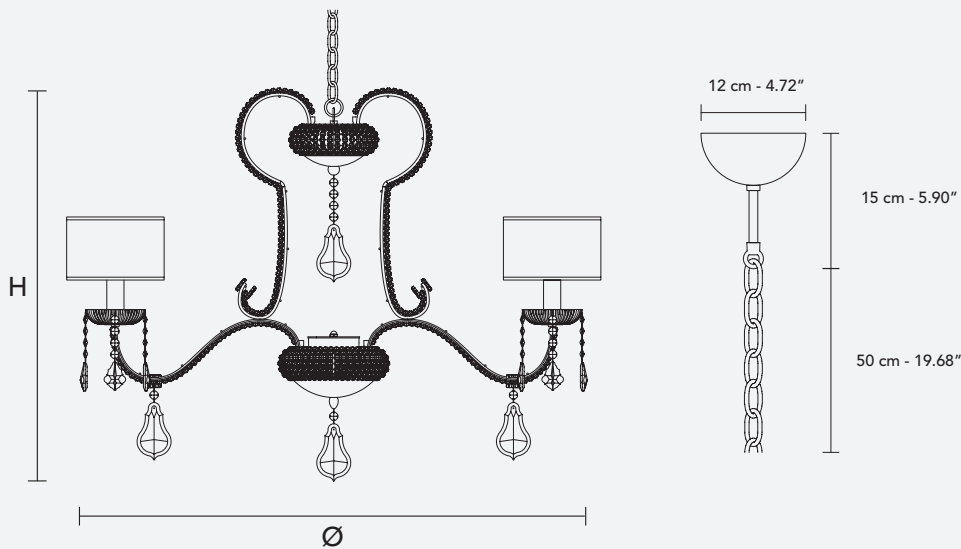

CE 

H 65 cm / 25.60"  
Ø 94 cm / 37.00"

 8×E14×40 W max  
 2×G9×40 W max  
Halogen  
**USA** 8×E12×40 W max  
(not included)

Paralumi/shade PIZ/17/WH  
Paralumi/shade PIZ/17/IV

P01

P15