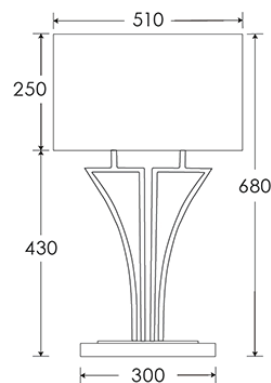

HEATHFIELD & CO

PRODUCT SPECIFICATION SHEET

Table Lamp | YVES NICKEL

LAMP BASE

Material: Metal
Finish shown: Polished Nickel
Code: TL-YVES-PLNL

LAMPSHADE AS SHOWN

20" Oval Ivory Satin
Shade code: SH-20-OVAL-YVE
Shade lining: Gold PVC

FLEX

1.5 metres of Old Silver twisted flex. Alternative colours can be specified from our collection.

SWITCHING & PLUG

Black 13 AMP UK plug & inline switch.
Alternative plug types available.

BASE WEIGHT

2.7 kg approx.

LAMPING

2 x E27 Lampholder - 60W max. LED bulb recommended.

WARRANTY

12 Months

FINISHING NOTE

All metalwork is handcrafted and may vary from piece to piece with slight variation in finish and detailing.

CLEANING INSTRUCTIONS

The finishes on this luminaire only require regular cleaning with a soft dry duster. Abrasive or chemical cleaners may harm the finish and should not be used. Shade to be dusted with a clean dry cloth.

Dimensions in mm and approximate

H&CO

Decorative lighting
for beautiful spaces

www.heathfield.co.uk | + 44 (0) 1732 350450 | sales@heathfield.co.uk

Unit 1, Priory Road, Tonbridge, Kent, TN9 2AF, United Kingdom