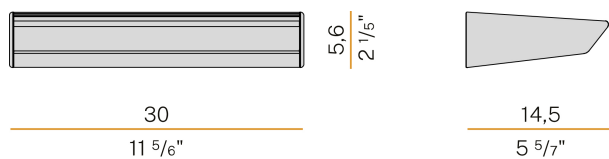

Technical drawing