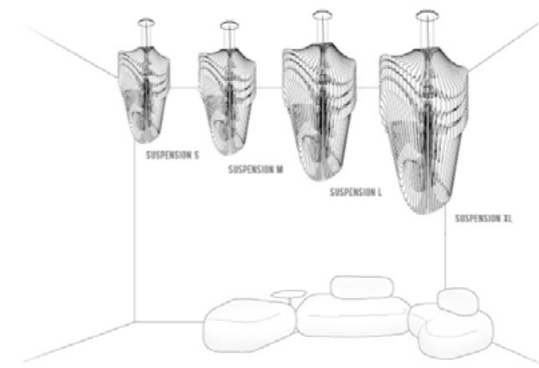

AVIA design by Zaha Hadid

Compendium page 34

PRODUCT	SIZE	COLOUR	CODE
SUSPENSION XL Bulbs E27: 6 X 8W LED Filament + 1 X 16W Spot LED Made of: Cristalflex® / Lentiflex® Weight: net Kg 20,5 - gross Kg 26,2 Package: A 5,2kg 56 x 56 x h44cm B 21kg 45 x 140 x h15cm CE IP 20	h1: maximum cable length	■ BLACK AVI84SOS0004N_000 □ WHITE AVI84SOS0004W_000	
SUSPENSION L Bulbs E27: 4 X 8W LED Filament + 1 X 16W Spot LED Made of: Cristalflex® / Lentiflex® Weight: net Kg 11 - gross Kg 18,5 Package: A 4,0kg 48 x 50 x h33cm B 14,5kg 46 x 120 x h12cm CE IP 20	h1: maximum cable length	■ BLACK AVI84SOS0003N_000 □ WHITE AVI84SOS0003W_000	
SUSPENSION M Bulbs E27: 3 X 8W LED Filament + 1 X 11W Spot LED Made of: Cristalflex® / Lentiflex® Weight: net Kg 7,0 - gross Kg 12,5 Package: A 3,0kg 40 x 40 x h30cm B 9,5kg 30 x 100 x h12cm CE IP 20	h1: maximum cable length	■ BLACK AVI84SOS0002N_000 □ WHITE AVI84SOS0002W_000	

PRODUCT	SIZE	COLOUR	CODE
SUSPENSION S Bulbs E27: 2 X 8W LED Filament + 1 X 11W Spot LED Made of: Cristalflex® / Lentiflex® Weight: net Kg 5,5 - gross Kg 9,0 Package: A 2,0kg 34 x 34 x h32cm B 7,0kg 30 x 100 x h12cm CE IP 20	h1: maximum cable length	■ BLACK AVI84SOS0001N_000 □ WHITE AVI84SOS0001W_000	

AVIA ENTIRE COLLECTION