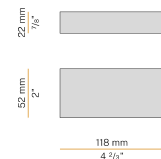

XM6-20 UNI

LED driver, 4x20W 250÷700mA.