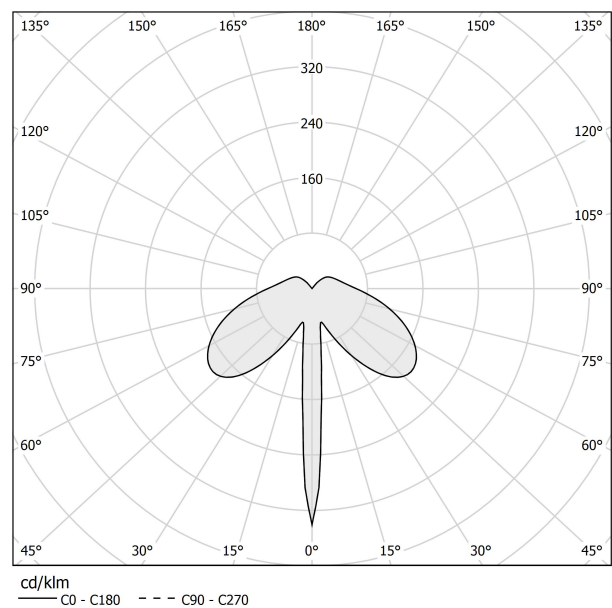

Polar diagram