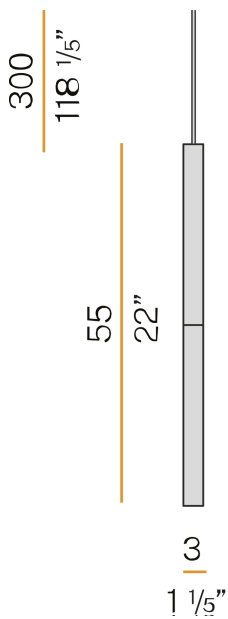

PANZERI

Candle

24V DC
M09501.000.0410

● white

Data sheet

CODE	M09501.000.0410
SYSTEM POWER CONSUMPTION	2,8W
EFFICACY	119lm/W
LIGHT SOURCE	LED
LIGHT SOURCE LIFETIME	L70 (B50) 60.000h
COLOUR TEMPERATURE	3000K Ra>90
LIGHT DISTRIBUTION	diffused
POWER SUPPLY	24V DC
DRIVER	remote not included
NOMINAL LUMINOUS FLUX	286lm
LUMEN OUTPUT	238lm
EFFICIENCY	83,2%
WEIGHT	0,37 Kg
PROTECTION DEGREE	IP20
COLOUR TOLLERANCES	SDCM 3
PACKING DIMENSIONS	13,0 x 65,0 x 13,0 cm

Multiple suspension lighting fixture for interiors, with direct and indirect light emission. Turned steel structure in white polyacrylic paint. Turned aluminium heat sink. Diffuser in partially mat borosilicate glass tube. 3m (118,1") long suspension and power cable in transparent PVC. Provided without power canopy, complete with cable clamp on the cable's free extremity.

Technical drawing

Polar diagram

PANZERI

Candle

Accessories / power supply

XM100/24 DIM

LED driver, 100W 24V DC, DALI/Push DIM dimmable.

XM18/24 DIM