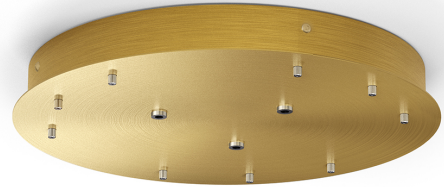

PANZERI

Zero Round

220-240V AC dimmable (DALI/Push DIM)

XM03319.533.0002

 mat brass

Data sheet

CODE	XM03319.533.0002
POWER SUPPLY	220-240V AC
FREQUENCY	50/60Hz
ELECTRICAL CONFIGURATION	dimmable (DALI/Push DIM)
DRIVER	integrated included
WEIGHT	3,29 Kg
PACKING DIMENSIONS	40,0 x 40,0 x 16,0 cm

Canopy for power supply and suspension of 3 Zero Shapes Horizontal models, with DALI/Push DIM drivers.

Technical drawing

3,8
1 1/2"

32,5
12 4/5"