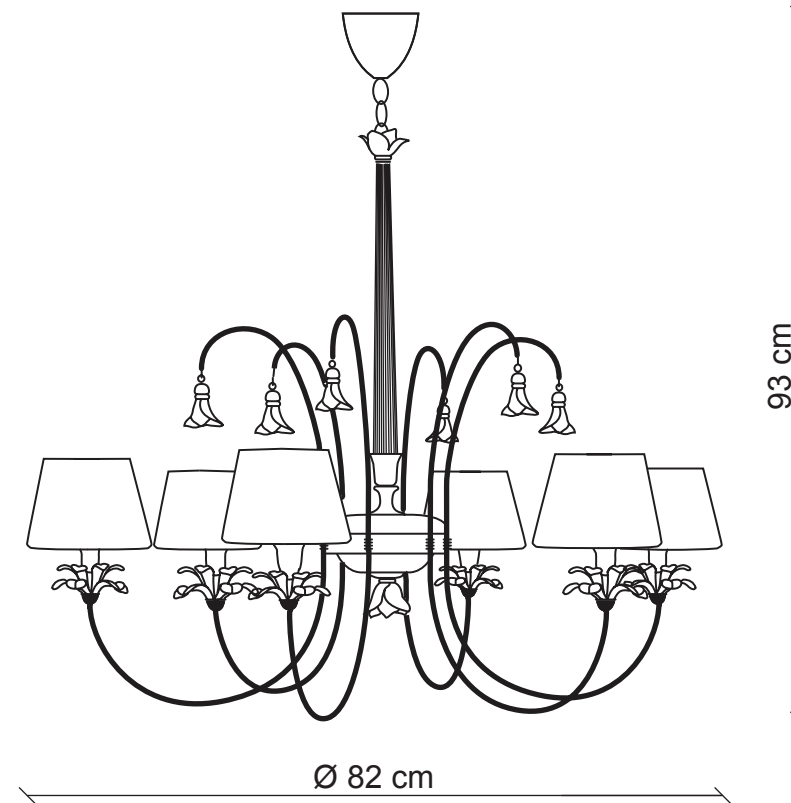

PATRIZIAGARGANTI

Firenze

BAGA XXI Century
LOVELY LIGHT

art. 1039/AV

6 lights Chandelier

Finish: Nickel with silver leaf details

Lampshades: Ivory raffia

m³ 0,86
Kg 6,7