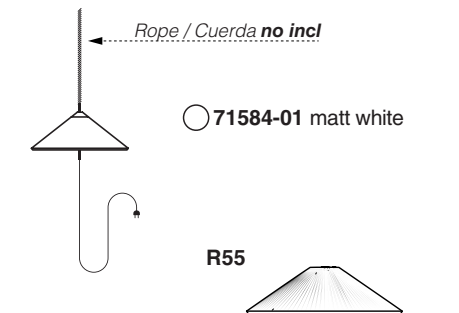

Options

TECHNICAL FEATURES

1 X E27 MAX 15W LED no incl.

Together
we take care
of the planet

Together we take care of the planet.

This is why we reduce paper consumption. Please refer to the safety, maintenance and warranty instructions at www.faro.es. If you cannot access it, call us at +34 937 723 965 or write to export@faro.es.