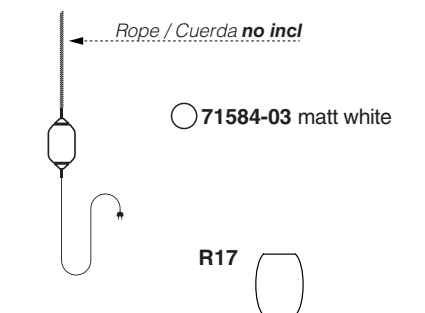

Options

TECHNICAL FEATURES

1 X E27 MAX 15W LED no incl.

Together
we take care
of the planet

Together we take care of the planet.

This is why we reduce paper consumption. Please refer to the safety, maintenance and warranty instructions at www.faro.es. If you cannot access it, call us at +34 937 723 965 or write to export@faro.es.