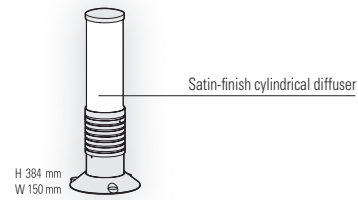

Olympic 1

IP55
Class 1

Aluminium
Satin-finish PMMA diffuser

SOURCES

E27 - 30W max   Ø64 mm - H 200 mm max
G24d-3 - 26W

E27 (2450 lm)
Real light output - 1719 lm

MODELS

height / width / depth