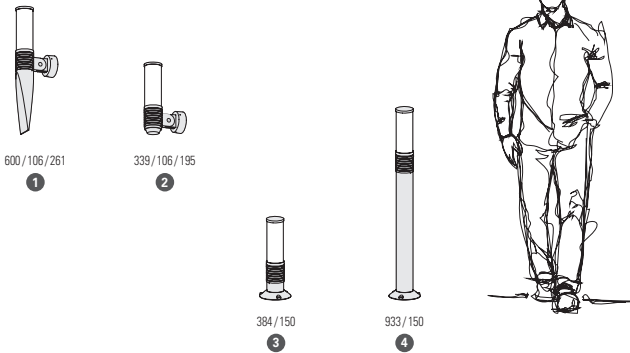

Olympic 1

IP55
Class 1

Aluminium
Satin-finish PMMA diffuser

SOURCES

E27 - 30W max   Ø64 mm - H 200 mm max
G24d-3 - 26W

E27 (2450 lm)
Real light output - 1719 lm

MODELS

height / width / depth