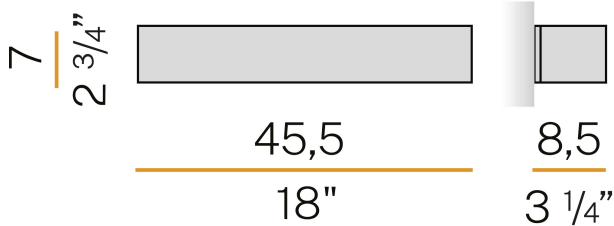

PANZERI

Toy

220-240V AC ON-OFF

A01639.045.0401

● mat steel

Data sheet

CODE	A01639.045.0401
SYSTEM POWER CONSUMPTION	24W
EFFICACY	73.13lm/W
LIGHT SOURCE	LED
COLOUR TEMPERATURE	3000K Ra>90
LIGHT DISTRIBUTION	diffused
POWER SUPPLY	220-240V AC
FREQUENCY	50/60Hz
ELECTRICAL CONFIGURATION	ON-OFF
DRIVER	integrated included
NOMINAL LUMINOUS FLUX	2732lm
LUMEN OUTPUT	1755lm
EFFICIENCY	64.2%
WEIGHT	1,61 Kg
PROTECTION DEGREE	IP20
COLOUR TOLLERANCES	SDCM 3
PACKING DIMENSIONS	13,0 x 13,0 x 64,0 cm

Wall lighting fixture for interiors, with direct and indirect light emission.

Pickled sheet metal structure in polyacrylic paint.

Aluminium dissipation plates.

Pickled sheet metal cover in white, bronze or mat brass polyacrylic paint, or with gold leaf coating, or in polished or mat stainless steel.

Flat frosted glass diffusers.

Technical drawing