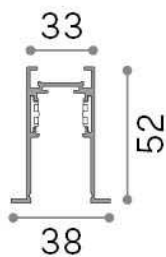

General info

Technical - Accessories

Ean	8021696320458
Item	EGO PROFILE RECESSED TRIM 2000 mm BK
Installation	Accessories
Guarantee	5 years
Gross weight	3.38 kg
Volume	-

Technical info

Net weight	2.25 kg
Compliance	CE
Operating temperature	0° ~ +40 °C
Full load efficiency	X
Dimmer	Dimmable, On-Off / DALI / 1-10V
Accessory type	-
Power output	48 V DC
Recessed specifications	2015 x 31 - h. ≥ 125 , 1-12