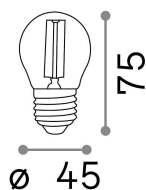

General info

Lampadine e accessori - Sfera

Ean	8021696151861
Item	E27 SFERA 4W 2200K CRI80 AMBRA
Installation	-
Guarantee	5 years
Gross weight	0.04 kg
Volume	0.000238 m ³

Technical info

Net weight	0.03 kg
Insulation class	-
Compliance	CE
Power output	220-240 V AC 50 Hz
Dimmer	NO, On-Off
Power supply	Not required

Source info

Power	4 W
Emission	Diffuse
Max consumption	max 4,00 W
CCT LED	2200 K
Duration LED (t. 25°C)	15000 h
CRI	> 80
Light beam	-
Useful light flux	380 lm
Ignition time	X
Photobiological risk	1