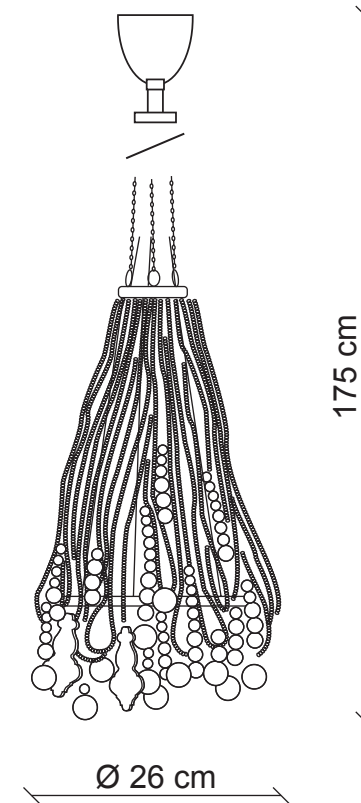

# PATRIZIAGARGANTI

Firenze

**BAGA** Contemporary  
LOVELY LIGHT

**art. CR44**

3 lights Chandelier

**Finish:** Leaden

**Accessories:** Black methacrilate and clear crystals

3x  
40W E14  
not supplied

m<sup>3</sup> 0,08  
Kg 5,3