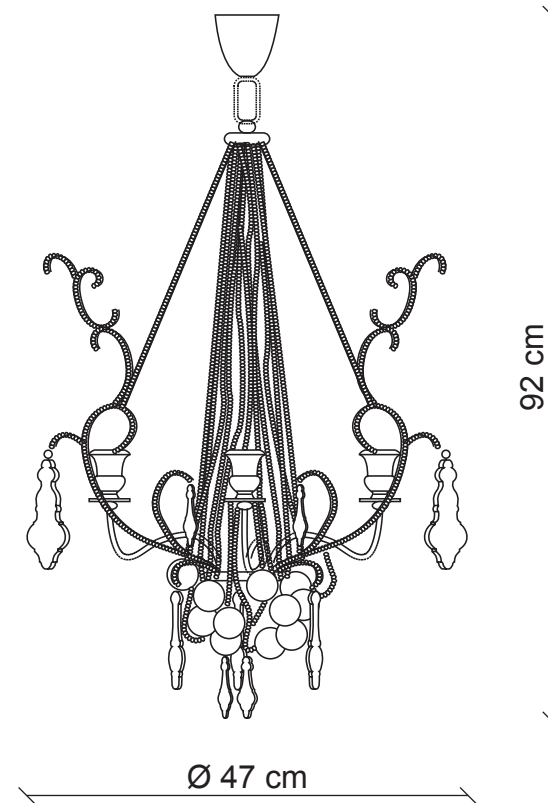

# PATRIZIAGARGANTI

Firenze

**BAGA** Contemporary  
LOVELY LIGHT

**art. 2275**

1 light Chandelier

**Finish:** Red

**Accessories:** Red and clear crystals

 1x  
40W G9  
supplied

m<sup>3</sup> 0,22  
Kg 4,3