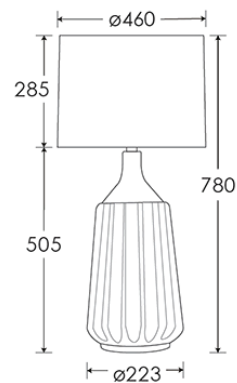

HEATHFIELD & CO

PRODUCT SPECIFICATION SHEET

Table Lamp | NAPOLI BLUESTONE REACTIVE

LAMP BASE

Material: Ceramic
Finish shown: Bluestone Reactive
Metalwork: Polished Chrome
Code: TL-NAPO-CHRO-BLUE

LAMPSHADE AS SHOWN

18" Roman Drum Oyster Glaze Linen
Shade code: SH-18-RMDR
Shade lining: White PVC

FLEX

1.5 metres of Black twisted flex. Alternative colours can be specified from our collection.

SWITCHING & PLUG

Black 13 AMP UK plug & inline switch.
Alternative plug types available.

BASE WEIGHT

3.4 kg approx.

LAMPING

1 x E27 Lampholder - 60W max. LED bulb recommended.

WARRANTY

12 Months

FINISHING NOTE

The ceramic glazes that we have used on this lamp will create differences from piece to piece - variations in colour, formation and detailing. As such, it is part of the charm that no two products are exactly the same.

CLEANING INSTRUCTIONS

The finishes on this luminaire only require regular cleaning with a soft dry duster. Abrasive or chemical cleaners may harm the finish and should not be used. Shade to be dusted with a clean dry cloth.

Dimensions in mm and approximate

H&CO

Decorative lighting
for beautiful spaces

www.heathfield.co.uk | + 44 (0) 1732 350450 | sales@heathfield.co.uk
Unit 1, Priory Road, Tonbridge, Kent, TN9 2AF, United Kingdom