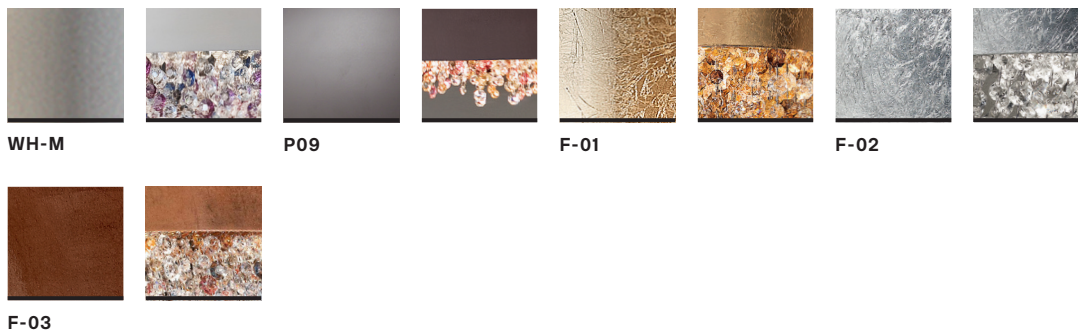

* "UL" logo refers to articles which can be modified with UL-compliant components. The "UL" listing mark stands for tested and evaluated product to recognized us safety standards.