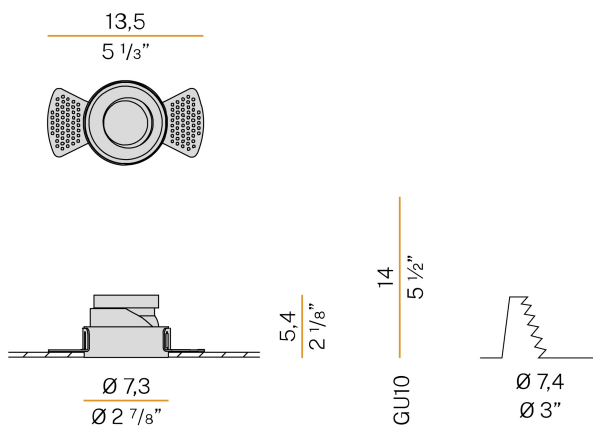

Technical drawing