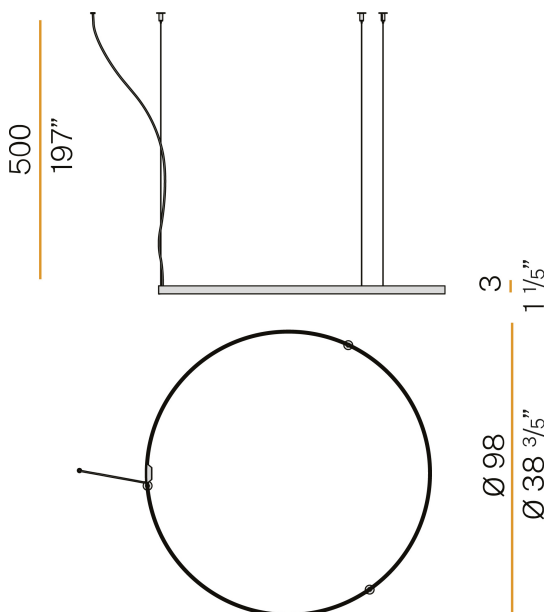

### Data sheet

CODE	M03319.100.0510
SYSTEM POWER CONSUMPTION	47W
EFFICACY	86.79lm/W
LIGHT SOURCE	LED
LIGHT SOURCE LIFETIME	L70 (B50) 60.000h
COLOUR TEMPERATURE	2700K Ra>90
LIGHT DISTRIBUTION	diffused
POWER SUPPLY	24V DC
DRIVER	remote not included
NOMINAL LUMINOUS FLUX	5670lm
LUMEN OUTPUT	4079lm
EFFICIENCY	71.9%
WEIGHT	1.43 Kg
PROTECTION DEGREE	IP20
COLOUR TOLLERANCES	SDCM 3
PACKING DIMENSIONS	107,0 x 107,0 x 11,0 cm

### Technical drawing