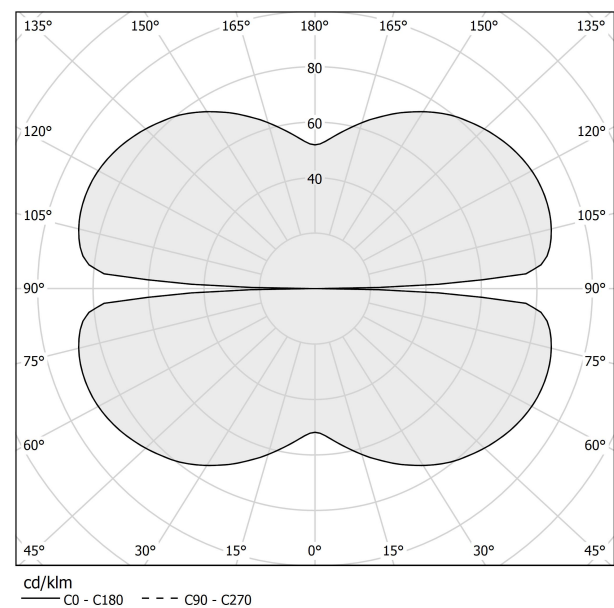

### Data sheet

CODE	M03319.100.0510
SYSTEM POWER CONSUMPTION	47W
EFFICACY	86.79lm/W
LIGHT SOURCE	LED
LIGHT SOURCE LIFETIME	L70 (B50) 60.000h
COLOUR TEMPERATURE	2700K Ra>90
LIGHT DISTRIBUTION	diffused
POWER SUPPLY	24V DC
DRIVER	remote not included
NOMINAL LUMINOUS FLUX	5670lm
LUMEN OUTPUT	4079lm
EFFICIENCY	71.9%
WEIGHT	1.43 Kg
PROTECTION DEGREE	IP20
COLOUR TOLLERANCES	SDCM 3
PACKING DIMENSIONS	107,0 x 107,0 x 11,0 cm

### Technical drawing

### Polar diagram