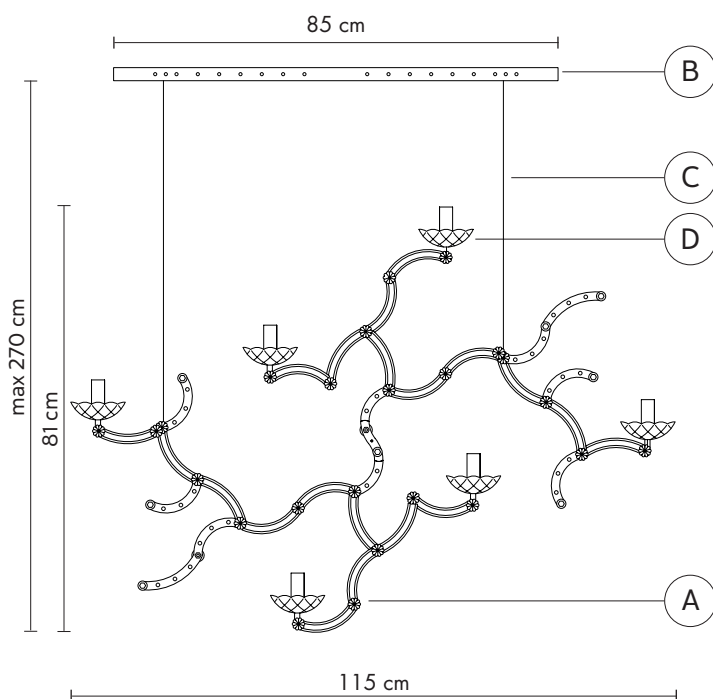

BOBECHE "D"

material	artistic glass	
colour	transparent	

PERFORED BAR "B"

material	metal
colour	semi glossy white

ELECTRICAL CABLE "C"

colour	transparent	
--------	-------------	---

ELECTRICAL SYSTEM

socket	E14
source	6 x max 42W
energy class	da E a A++

PACKAGING

nr. of collis	1
net weight/kg	4,6
gross weight/kg	
packaging/cm	

EMISSION OF LIGHT

one directional

CERTIFICATION

IEC	60598-1:2008
EN	60598-1:2008 + A11:2009

IP rate	IP20
bulb	not provided

COLLECTION

available also as: wall lamp

SE146 1N INT SE146 1O INT