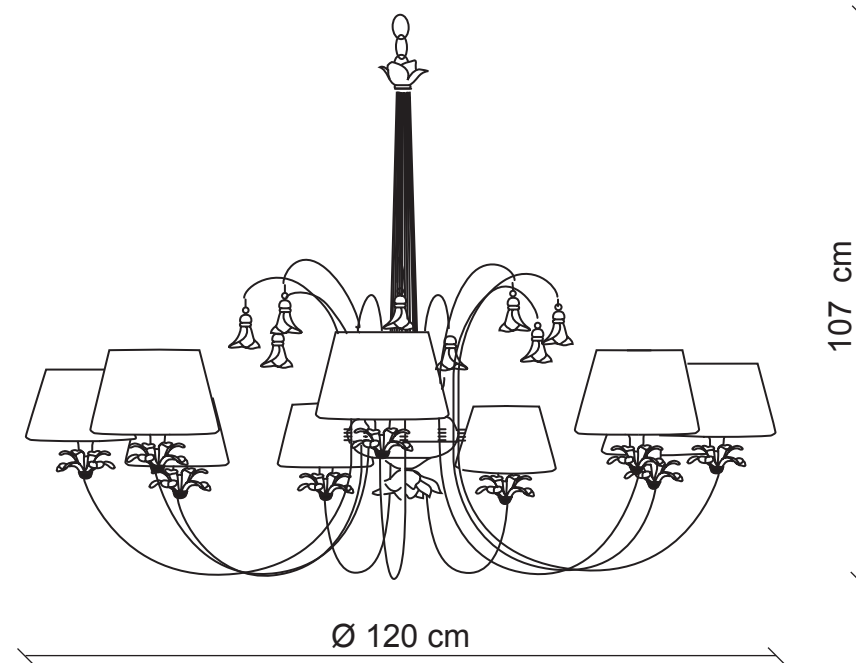

PATRIZIAGARGANTI

Firenze

BAGA 25th Anniversary
LOVELY LIGHT

art. 818

9 lights Chandelier

Finish: Antiqued brass, english green enamel

Lampshades: Cream pleated silk with green inserts

Ø 18x12
H. 12

9x
60W E14
not supplied

m³ 1,64
Kg 10,2