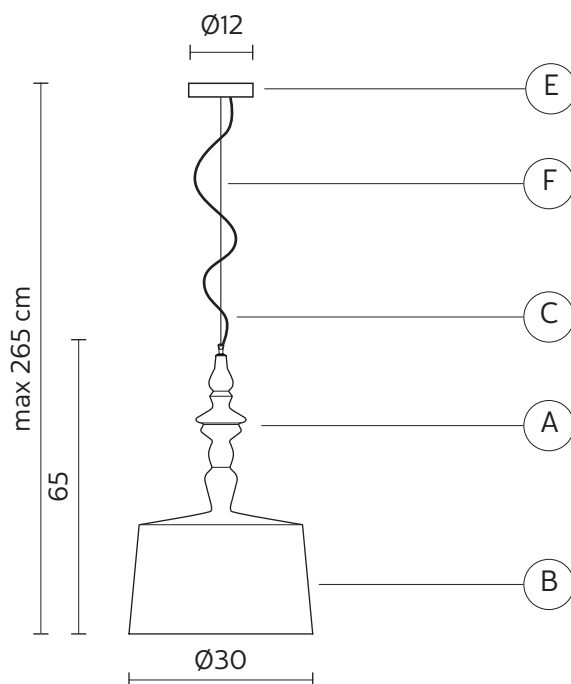

SHADE "B"

material	ceramic	
colour	glossy white	

CEILING CUP "E"

material	metal	
colour	glossy white	

ELECTRICAL CABLE "C"

material	PVC	
colour	transparent	

SUSPENSION CABLE "F"

material	steel	
----------	-------	--

ELECTRICAL SYSTEM

socket	E27
source	max 1x52w
energy class	from E to A++

PACKAGING

nr. of collis	2
net weight/kg	4,8
gross weight/kg	9,1
packaging/cm	31x31x63(A) - 35x35x31(B)

EMISSION OF LIGHT

one-directional

	direct
	filtered
	indirect
	none

CERTIFICATION

IEC	60598-1:2008
EN	60598-1:2008 + A11:2009

IP rate	IP20
bulb	not provided

COLLECTION

available also as floor lamp, wall lamp and table lamp