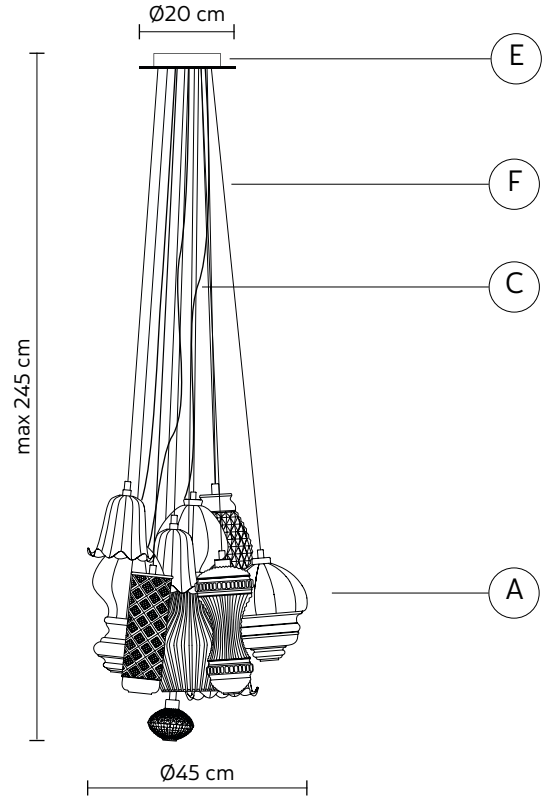

CERAUNAVOLTA suspension lamp 12 elements

Matteo Ugolini & Edmondo Testaguzza design

year 2016

DATA SHEET - SE134 2S 00A

LAMPSHADE "A"

material	glass	
colour	transparent	

CEILING CUP "E"

material	metal
colour	matt white

ELECTRICAL CABLE "C"

colour	transparent	
--------	-------------	---

SUSPENSION CABLE "F"

material	metal
----------	-------

PACKAGING

net weight/kg	9,2
---------------	-----

ELECTRICAL SYSTEM

socket	E27
source	3 x max 20W LED
energy class	from A to A++

LIGHT EMISSION

unidirectional

	direct
	filtered
	indirect
	absence

COMPLIANT WITH

IEC	60598-1:2014
EN	60598-1:2015

degree of protection bulb	IP20 not provided
---------------------------	----------------------