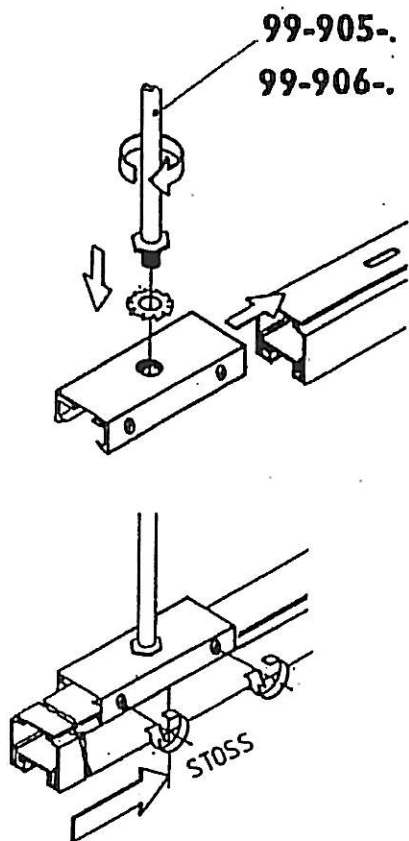

ASSEMBLY INSTRUCTIONS  
 MONTAGEANLEITUNG  
 NOTICE DE MONTAGE

**EUTRAC®**

99-123-

ACCESSORIES  
 ZUBEHÖR  
 ACCESSOIRES

GEEIGNET FÜR  
 SCHIENE 25+27

DIE BEFESTIGUNGSKLAMMER FÜR STROMSCHIENENSTÖSSE

Pendant mounting  
 Pendelaufhängung  
 Montage suspendu

Wire suspension  
 Seilauflhängung  
 Suspension par câble

- It is the responsibility of the user to ensure the electrical, mechanical, and thermal compatibility of the track system and the fittings.
- Materials used for ceiling fixation should conform to relevant building regulations.
- Use only safety transformers.