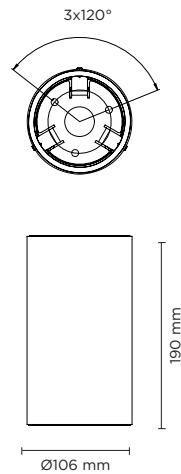

701202

CYLINDER MINI COB

Surface mounted luminaire for outdoor ceiling installation. Phospho-chromatised and polyester powder coated extruded copper-free aluminium body, tempered safety glass, moulded silicone gaskets, with screws in stainless steel. Built-in LED driver, with 1 COB CREE "CXB 1310" LED. IP66 rating.

light source	light beam options	lumen output (lm)	lumin. efficacy (lm/w)
3000°K warm-white			
cob led	14°	1.100	110
cob led	35°	1.060	106
cob led	55°	1.000	100
4000°K neutral-white			
cob led	14°	1.200	120
cob led	35°	1.140	114
cob led	55°	1.083	108

Finish color options:

 Textured Grey
RAL 9006

 Anthracite Grey
RAL 7016

 Matt Black
(on request)

Technical features

NEW

Technical data

Wattage	10 WATT
IP Rating	IP66
IK Rating	IK09
Material	Phospho-chromatised and polyester powder coated extruded copper-free aluminium
Coating	Polyester powder coating with phosphochromating pre-finish
Light source	1 x COB CREE "CXB 1304" LED
Screws	Stainless steel
Transformer	Electrical power supply 220/240V 50/60Hz built-in
Gasket	Silicone rubber
Glass	Tempered
Power cable	1 mt. power cable included
Gross weight	2,70 Kg