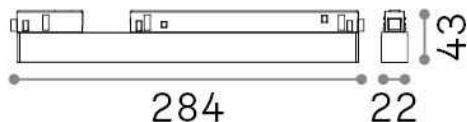

General info

Technical - Systems

Ean	8021696322025
Item	EGO WIDE 07W 4000K DALI BK
Installation	Systems
Guarantee	5 years
Gross weight	0.29 kg
Volume	0.001042 m ³

Technical info

Net weight	0.2 kg
Insulation class	III
Protection index	IP20
Compliance	CE
Operating temperature	0° ~ +40 °C
Dimmer	1, DALI
Power output	48 V DC
Power supply	Required, remoted, not included NO
Accessories not included	Ego profile

Source info

Integrated source	Integrated LED module
Replaceable source	Replaceable (by qualified operators only)
Power	7 W
Emission	Direct
Max consumption	max 7,00 W
Features LED	LED SMD SAMSUNG
CCT LED	4000 K
Duration LED (t. 25°C)	50000 h
CRI	> 90
SDCM	3
Light beam	110°
Light beam flux	880 lm
Useful light flux	660 lm
Photobiological risk	1
Standby power	< 0.50 W