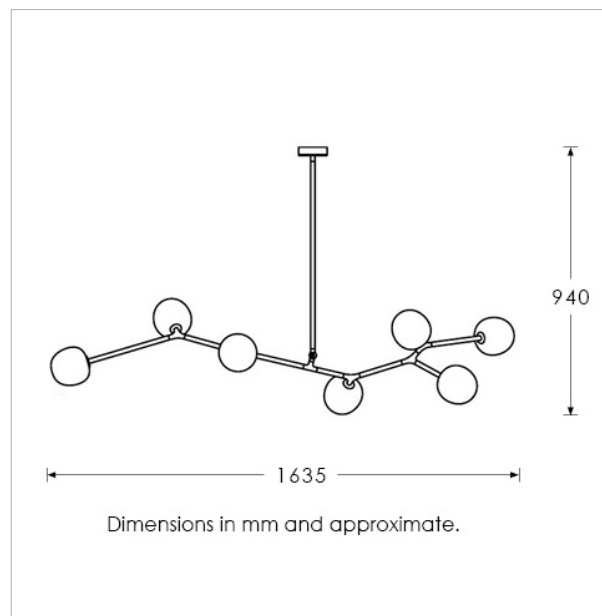

H&
CO

LIGHT BEYOND DESIGN