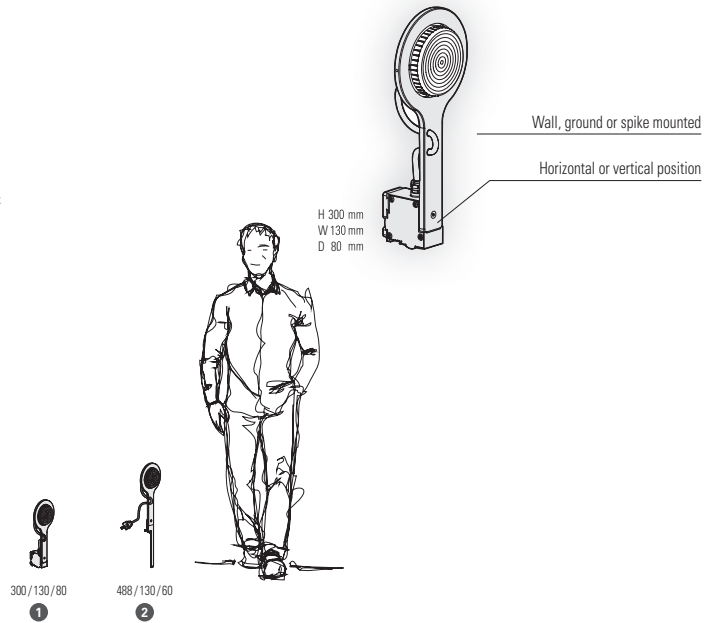

Picto

IP44 (model 1)
IP65 (model 2)
Class 2

Aluminium or clear PMMA body
Clear polycarbonate diffuser

SOURCE

GX53 - 9W max   Ø 75 mm - H 26 mm max

MODELS

height / width / depth

REFERENCES

Replace **•••** with the colour code / replace **(•)** with the country's electrical plug code

MODELS	ALUMINIUM BODY	CLEAR PMMA BODY
	GX53	GX53
1	146 001 •••	146 002 605
2	146 003 •••(•)	

COLOURS CODES

Replace **•••** with the colour code

	RAL 7021 BLACK GREY 107		RAL 3020 TRAFFIC RED 056
	RAL 7044 SILK GREY 105		RAL 2004 PURE ORANGE 014
	RAL 5011 STEEL BLUE 065		RAL 6018 YELLOW GREEN 015
	OLD RUSTIC 046		

Other colours on request

PLUGS CODES

Except for French plugs, replace **(•)** with the country's plug code

	SCHUKO PLUG SK type F	UK PLUG UK type G	SWISS PLUG CH type J

MOUNTING